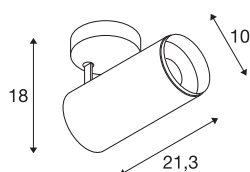

NUMINOS® SPOT DALI L

Indoor LED recessed ceiling light black/black 3000K 36°

The NUMINOS light system from SLV combines technology, design and functionality like no other. With various downlights and spotlights, you can experience a thousand lighting design possibilities. Like with the NUMINOS® SPOT DALI L indoor ceiling-mounted light LED, which impresses with its high-quality workmanship and light. The spotlight is ideal for targeted accent lighting or even illumination of larger areas. The recessed ceiling light convinces with a power consumption of 28 watts, luminous flux of 2340 lumens, colour temperature of 3000 Kelvin and a colour reproduction index of 90. Installation is then done in no time at all. When do you choose NUMINOS ® from SLV?

TECHNICAL DATA

Item no.:	1004587
Primary nominal voltage	220-240V ~50/60Hz mA/V
Secondary power / secondary voltage	700mA
Length	21.3 cm
Height	18 cm
Diameter	10 cm
Net weight	1.15 kg
Gross weight	1.5 kg
Safety class	I
Assembly	Surface
Assembly details	Ceiling
Dimmable	Yes
Dimming technology	DALI
Wattage	28 W
Lumen	2340 lm
Colour temperature	3000 Kelvin
Beam angle	36 °
Color	black
CRI	90
UGR ≤	13
LXXBXX data	L80B50
BIG WHITE Page	76