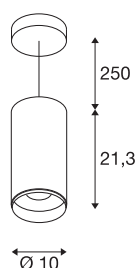

## TECHNICAL DATA

|                                     |                            |
|-------------------------------------|----------------------------|
| Item no.:                           | 1004643                    |
| Primary nominal voltage             | 220-240V ~50/60Hz mA/V     |
| Secondary power / secondary voltage | 700mA                      |
| Pendant length                      | 250 cm                     |
| Height                              | 21.3 cm                    |
| Diameter                            | 10 cm                      |
| Net weight                          | 1.38 kg                    |
| Gross weight                        | 1.477 kg                   |
| Safety class                        | I                          |
| Assembly                            | Surface                    |
| Assembly details                    | Ceiling, Ceiling with Acc. |
| Dimmable                            | Yes                        |
| Dimming technology                  | DALI                       |
| Wattage                             | 28 W                       |
| Lumen                               | 2620 lm                    |
| Colour temperature                  | 4000 Kelvin                |
| Beam angle                          | 36 °                       |
| Color                               | black                      |
| CRI                                 | 90                         |
| UGR ≤                               | 19                         |
| LXXBXX data                         | L80B50                     |
| BIG WHITE Page                      | 92                         |

## Light Source

|        |   |
|--------|---|
| 791825 |  A small icon of a yellow E27 light bulb with the letters 'A' and 'G' stacked vertically on its left side. |
|--------|---|