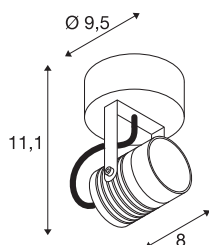

## TECHNICAL DATA

Item no.:	1004649
Primary nominal voltage	100-240V ~50/60Hz mA/V
Secondary power / secondary voltage	240mA
Length	8 cm
Height	111 cm
Diameter	6 cm
Net weight	0.589 kg
Gross weight	0.668 kg
IP Code	IP 55
Safety class	I
Impact resistance class	IK06
Impact resistance	1 Joule
Assembly	Surface
Assembly details	Ceiling, Wall
Wattage	6 W
Lumen	400 lm
Colour temperature	3000 Kelvin
Beam angle	40 °
Color	anthracite
CRI	80
LXXBXX data	L80B50
BIG WHITE Page	666