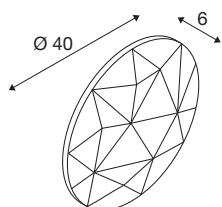

MANA

shade round 40 beige

Light and design in perfect harmony: the shades of the MANA family, made of felt, stand out with their unique appearance. If several lights of different colours and sizes are mounted side by side as a cloud, this creates an exciting wall design for offices and homes. Please note that you must combine the MANA shade with the matching MANA BASE (LED version: 1004657 or unlit version 1004969).

TECHNICAL DATA

Item no.:	1004660
Height	6 cm
Diameter	40 cm
Net weight	0.423 kg
Gross weight	0.742 kg
IP Code	IP 20
Color	beige
BIG WHITE Page	185