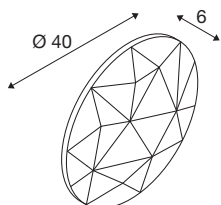

MANA

shade round 40 grey

Light and design in perfect harmony: the shades of the MANA family, made of felt, stand out with their unique appearance. If several lights of different colours and sizes are mounted side by side as a cloud, this creates an exciting wall design for offices and homes. Please note that you must combine the MANA shade with the matching MANA BASE (LED version: 1004657 or unlit version 1004969).

TECHNICAL DATA

Item no.:	1004661
Height	6 cm
Diameter	40 cm
Net weight	0.426 kg
Gross weight	0.747 kg
IP Code	IP 20
Color	grey
BIG WHITE Page	185