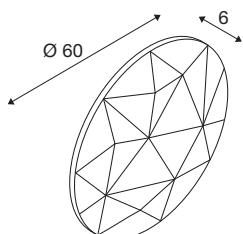

MANA

shade round 60 beige

Light and design in perfect harmony: the shades of the MANA family, made of felt, stand out with their unique appearance. If several lights of different colours and sizes are mounted side by side as a cloud, this creates an exciting wall design for offices and homes. Please note that you must combine the MANA shade with the matching MANA BASE (LED version: 1004657 or unlit version 1004969).

TECHNICAL DATA

Item no.:	1004662
Height	6 cm
Diameter	60 cm
Net weight	0.89 kg
Gross weight	1.487 kg
IP Code	IP 20
Color	beige
BIG WHITE Page	185