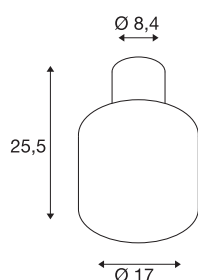

TECHNICAL DATA

Item no.:	1004677
Primary nominal voltage	220-240V ~50/60Hz mA/V
Secondary power / secondary voltage	350mA
Height	25.5 cm
Diameter	17 cm
Net weight	2.081 kg
Gross weight	3.075 kg
IP Code	IP 65
Safety class	I
Impact resistance class	IK02
Impact resistance	0,2 Joule
Assembly	Surface
Assembly details	Ceiling
Wattage	7.9 W
Lumen	570 lm
Colour temperature	3000/4000 Kelvin
Color	anthracite
CRI	80
LXXBXX data	L70B50
Minimum ambient temperature	-20 °C
Maximum ambient temperature	45 °C
BIG WHITE Page	676