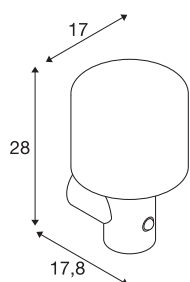

TECHNICAL DATA

Item no.:	1004679
Primary nominal voltage	220-240V ~50/60Hz mA/V
Secondary power / secondary voltage	500mA
Height	28.5 cm
Diameter	17 cm
Depth	17.8 cm
Net weight	2.323 kg
Gross weight	3.306 kg
IP Code	IP 65
Safety class	I
Impact resistance class	IK02
Impact resistance	0,2 Joule
Assembly	Surface
Assembly details	Wall
Wattage	9.6 W
Lumen	630 lm
Colour temperature	3000/4000 Kelvin
Color	anthracite
CRI	80
LXXBXX data	L70B50
Minimum ambient temperature	-20 °C
Maximum ambient temperature	45 °C

Light Source

916555

BIG WHITE Page

637