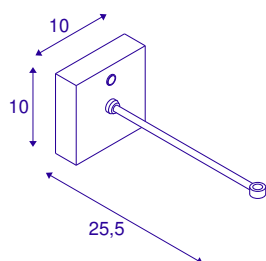

FITU CRANE BASE

black

The modern FITU CRANE BASE wall mount serves as a bracket for the pendant lights of the FITU series with an open cable end. The bracket is made of steel and available in the colours black and white. So you can enjoy countless combination possibilities.

TECHNICAL DATA

Item no.:	1004682
Nominal voltage	220-240V ~50/60Hz V
Width	10 cm
Height	10 cm
Depth	25.5 cm
Net weight	0.511 kg
Gross weight	0.77 kg
IP Code	IP 20
Safety class	I
Assembly	Surface
Assembly details	Wall
Color	black
BIG WHITE Page	214