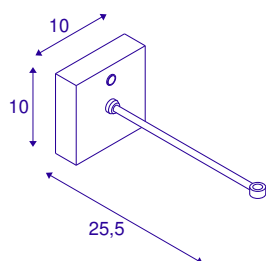

FITU CRANE BASE

white

The modern FITU CRANE BASE wall mount serves as a bracket for the pendant lights of the FITU series with an open cable end. The bracket is made of steel and available in the colours black and white. So you can enjoy countless combination possibilities.

TECHNICAL DATA

Item no.:	1004683
Nominal voltage	220-240V ~50/60Hz V
Width	10 cm
Height	10 cm
Depth	25.5 cm
Net weight	0.514 kg
Gross weight	0.77 kg
IP Code	IP 20
Safety class	I
Assembly	Surface
Assembly details	Wall
Color	white
BIG WHITE Page	214