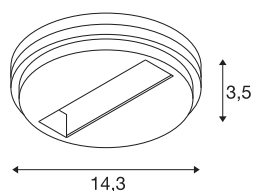

3~ DALI

point outlet black

The SLV 3~ DALI point outlet in black is an electrical component that can be freely positioned within rooms for the wall and ceiling mounting of DALI spotlights.

TECHNICAL DATA

Item no.:	1004684
Nominal voltage	220-250V ~50/60Hz V
Height	3.5 cm
Diameter	14.3 cm
Net weight	0.194 kg
Gross weight	0.236 kg
IP Code	IP 20
Safety class	I
Assembly	Surface
Assembly details	Ceiling,Wall
Color	black
BIG WHITE Page	433