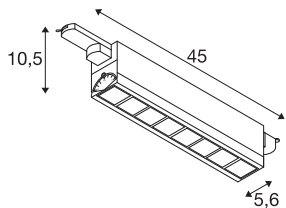

3~ SIGHT MOVE DALI

3 phase system light white 3000K

The modern SIGHT wall and ceiling light is made for surface mounting or busbar. The powerful luminous flux of 2700 lumens and the low glare the 3-phase system light LED an efficient basic lighting solution in offices or shops. The light made of aluminium and polymethylacrylate (PMMA) in the colour white and frosted cuts a professional figure everywhere. In addition, 3~ SIGHT MOVE DALI is also extremely sustainable with its LED lifespan of 30,000 hours. When will you test out the benefits of SLV's impressive indoor lights?

TECHNICAL DATA

Item no.:	1004691
Number of different light outlets	1
Primary nominal voltage	220-240V ~50/60Hz mA/V
Secondary power / secondary voltage	350mA
Length	45 cm
Width	5.6 cm
Height	10.5 cm
Net weight	1.248 kg
Gross weight	1.511 kg
IP Code	IP 20
Safety class	I
Assembly details	Track Ceiling, Track Wall
Dimmable	Yes
Dimming technology	DALI
Wattage	26 W
Lumen	2700 lm
Colour temperature	3000 Kelvin
Beam angle	75 °
Color	white
CRI	90
LXXBXX data	L70B50
Minimum ambient temperature	-20 °C