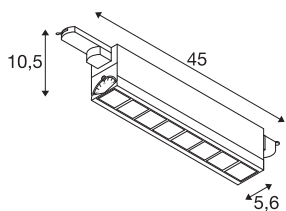

## 3~ SIGHT MOVE DALI

### 3 phase system light black 4000K

SIGHT is the modern wall and ceiling light for surface mounting or busbar. The low glare and the luminous flux of 3100 lumens make the 3-phase system light LED the optimal basic lighting solution. The light made of aluminium and polymethylacrylate (PMMA) in the colour black and frosted cuts a professional figure everywhere. In addition, 3~ SIGHT MOVE DALI is also extremely sustainable with its LED lifespan of 30,000 hours. Experience SIGHT in action and convince yourself of a successful lighting experience.

## TECHNICAL DATA

Item no.:	1004692
Number of different light outlets	1
Primary nominal voltage	220-240V ~50/60Hz mA/V
Secondary power / secondary voltage	350mA
Length	45 cm
Width	5.6 cm
Height	10.5 cm
Net weight	1.242 kg
Gross weight	1.511 kg
IP Code	IP 20
Safety class	I
Assembly details	Track Ceiling, Track Wall
Dimmable	Yes
Dimming technology	DALI
Wattage	26 W
Lumen	3100 lm
Colour temperature	4000 Kelvin
Beam angle	75 °
Color	black
CRI	90
LXXBXX data	L70B50
Minimum ambient temperature	-20 °C