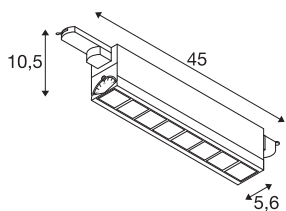

## 3~ SIGHT MOVE DALI

### 3 phase system light white 4000K

The modern SIGHT wall and ceiling light is ideal for surface mounting or busbar. The powerful luminous flux of 3100 lumens and the low glare are just some of the arguments that make the 3-phase system light LED the ideal basic lighting solution. The light made of aluminium and polymethylacrylate (PMMA) in the colour white and frosted cuts a professional figure everywhere. With its LED lifespan of 30,000 hours, SIGHT is also extremely sustainable. Experience SIGHT in action and convince yourself of a successful lighting experience.

## TECHNICAL DATA

Item no.:	1004693
Number of different light outlets	1
Primary nominal voltage	220-240V ~50/60Hz mA/V
Secondary power / secondary voltage	350mA
Length	45 cm
Width	5.6 cm
Height	10.5 cm
Net weight	1.24 kg
Gross weight	1.327 kg
IP Code	IP 20
Safety class	I
Assembly details	Track Ceiling, Track Wall
Dimmable	Yes
Dimming technology	DALI
Wattage	26 W
Lumen	3100 lm
Colour temperature	4000 Kelvin
Beam angle	75 °
Color	white
CRI	90
LXXBXX data	L70B50
Minimum ambient temperature	-20 °C