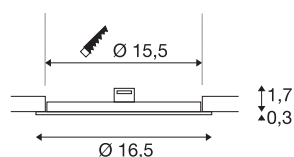

SENSER 18 DL

Indoor LED recessed ceiling light round white 4000K

Our SENSER white aluminium light is also available with 4,000 Kelvin. The cold white alternative is best suited to providing basic lighting in offices, kitchens, and corridors. With its round shape, the recessed ceiling light makes a great impression. With an expected lifespan of 50,000 hours, the SENSER 18 DL is especially sustainable and low-maintenance.

TECHNICAL DATA

Item no.:	1004695
Secondary power / secondary voltage	350mA
Height	2 cm
Diameter	16.5 cm
Installation diameter	15.5 cm
Installation depth	3 cm
Net weight	0.197 kg
Gross weight	0.255 kg
IP Code	IP 20
Safety class	III
Assembly	Recessed
Assembly details	Ceiling
Wattage	12 W
Lumen	990 lm
Colour temperature	4000 Kelvin
Beam angle	110 °
Color	white
CRI	90
BIG WHITE Page	389