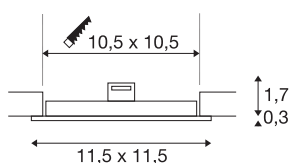

TECHNICAL DATA

Item no.:	1004697
Secondary power / secondary voltage	200mA
Length	11.5 cm
Width	11.5 cm
Height	2 cm
Installation length	10.5 cm
Installation width	10.5 cm
Installation depth	3 cm
Net weight	0.131 kg
Gross weight	0.192 kg
IP Code	IP 20
Safety class	III
Assembly	Recessed
Assembly details	Ceiling
Lumen	440 lm
Colour temperature	4000 Kelvin
Beam angle	110 °
Color	white
CRI	90
BIG WHITE Page	390