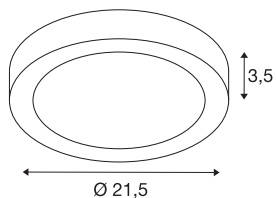

TECHNICAL DATA

Item no.:	1004702
Primary nominal voltage	220-240V ~50/60Hz mA/V
Secondary power / secondary voltage	500mA
Height	3.5 cm
Diameter	21.5 cm
Net weight	0.508 kg
Gross weight	0.598 kg
IP Code	IP 20
Safety class	I
Assembly	Surface
Assembly details	Ceiling, Wall
Dimmable	Yes
Dimming technology	trailing edge
Wattage	15 W
Lumen	1300 lm
Colour temperature	4000 Kelvin
Beam angle	110 °
Color	white
CRI	90
BIG WHITE Page	320