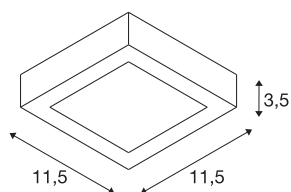

## TECHNICAL DATA

Item no.:	1004703
Primary nominal voltage	220-240V ~50/60Hz mA/V
Secondary power / secondary voltage	200mA
Length	11.5 cm
Width	11.5 cm
Height	3.5 cm
Net weight	0.27 kg
Gross weight	0.289 kg
IP Code	IP 20
Safety class	I
Assembly	Surface
Assembly details	Ceiling, Wall
Dimmable	Yes
Dimming technology	trailing edge
Wattage	8.2 W
Lumen	440 lm
Colour temperature	4000 Kelvin
Beam angle	110 °
Color	white
CRI	80
BIG WHITE Page	319