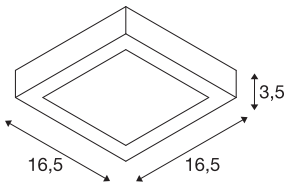

TECHNICAL DATA

Item no.:	1004704
Primary nominal voltage	220-240V ~50/60Hz mA/V
Secondary power / secondary voltage	350mA
Length	16.5 cm
Width	16.5 cm
Height	3.5 cm
Net weight	0.39 kg
Gross weight	0.417 kg
IP Code	IP 20
Safety class	I
Assembly	Surface
Assembly details	Ceiling, Wall
Dimmable	Yes
Dimming technology	trailing edge
Wattage	12 W
Lumen	880 lm
Colour temperature	4000 Kelvin
Beam angle	110 °
Color	white
CRI	90
BIG WHITE Page	319