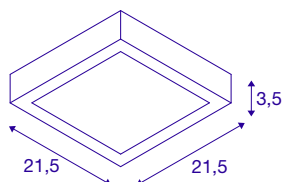

TECHNICAL DATA

Item no.:	1004705
Primary nominal voltage	220-240V ~50/60Hz mA/V
Secondary power / secondary voltage	500mA
Length	21.5 cm
Width	21.5 cm
Height	3.5 cm
Net weight	0.631 kg
Gross weight	0.743 kg
IP Code	IP 20
Safety class	I
Assembly	Surface
Assembly details	Ceiling, Wall
Dimmable	Yes
Dimming technology	trailing edge
Wattage	15 W
Lumen	1240 lm
Colour temperature	4000 Kelvin
Beam angle	110 °
Color	white
CRI	90
BIG WHITE Page	319