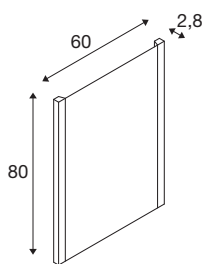

TRUKKO square

wall-mounted light, milky, 24W 3000/4000/6500K

Highly functional and dimmable light for your bathroom in either 3000K, 4000K or 6500K is provided by the integrated Premium LED in the TRUKKO WL rectangular surface-mounted wall light. The built-in anti-fogging technology prevents the mirror from fogging, making it even more convenient. This wall-mounted light is sustainable and low-maintenance thanks to its expected lifespan of 30,000 hours. The product is ready for direct connection to 230 volts mains voltage.

TECHNICAL DATA

Item no.:	1004729
Primary nominal voltage	220-240V ~50/60Hz mA/V
Secondary power / secondary voltage	24V
Width	60 cm
Height	80 cm
Depth	2.8 cm
Net weight	5.975 kg
Gross weight	8.835 kg
IP Code	IP 44
Safety class	II
Assembly	Surface
Assembly details	Wall
Dimmable	Yes
Dimming technology	Switch Dimmable
Wattage	24 W
Lumen	1310 / 1320 / 1340 lm
Colour temperature	3000/4000/6500 Kelvin
Color	silver
CRI	90
Minimum ambient temperature	-15 °C
Maximum ambient temperature	40 °C
BIG WHITE Page	233