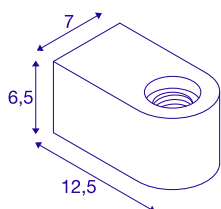

FITU CUBE WL

Indoor wall-mounted light E27 black

With the FITU CUBE WL in black or white, you can now enjoy a wall-mounted light at an attractive price. You can insert any filament lightbulb with an E27 base into this light. So you can enjoy countless combination possibilities. We recommend an LED G125 E27 lightbulb.

TECHNICAL DATA

Item no.:	1004738
Socket	E27
Lamp	LED E27
Number of sockets	1
Lamps included	No
Primary nominal voltage	220-240V ~50/60Hz mA/V
Length	12.5 cm
Width	7 cm
Height	6.5 cm
Net weight	0.522 kg
Gross weight	0.657 kg
IP Code	IP 20
Safety class	I
Assembly	Surface
Assembly details	Wall
Wattage	20 W
Color	black
BIG WHITE Page	215