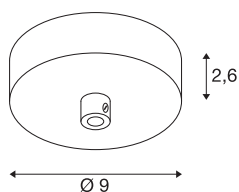

## TECHNICAL DATA

Item no.:	1004745
Nominal voltage	220-240V ~50/60Hz V
Height	2.6 cm
Diameter	9 cm
Net weight	0.179 kg
Gross weight	0.228 kg
IP Code	IP 20
Safety class	I
Color	white
BIG WHITE Page	151