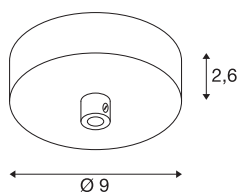

FITU

ceiling rose chrome

The SLV FITU ceiling rose in chrome is an elegant ceiling rose for the surface mounting of pendant lights from the FITU series.

TECHNICAL DATA

Item no.:	1004746
Nominal voltage	220-240V ~50/60Hz V
Height	2.6 cm
Diameter	9 cm
Net weight	0.178 kg
Gross weight	0.229 kg
IP Code	IP 20
Safety class	I
Color	chrome
BIG WHITE Page	151