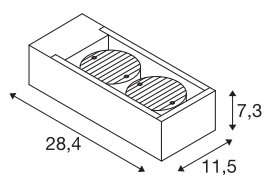

ESKINA FRAME WL

Outdoor LED wall-mounted light double anthracite
CCT switch 3000/4000K

An all-round successful design with an elegant rectangular aluminium frame: the popular outdoor lights of the ESKINA family now offer even greater scope for application in the FRAME design alternative. The anthracite-coloured ESKINA FRAME makes a stylish impression in any outdoor area. The pivoting light heads ensure flexible light emission. Thanks to a high IP protection rating, ESKINA is perfectly protected from the elements. Hinzu kommt, dass sich die Lichtfarbe (3000/4000 K) über den CCT Switch flexibel vor der Installation wechseln lässt. This means that easy installation is a mere formality.

TECHNICAL DATA

Item no.:	1004748
Number of different light outlets	2
Primary nominal voltage	220-240V ~50/60Hz mA/V
Secondary power / secondary voltage	700mA
Width	11.5 cm
Height	7.3 cm
Depth	28.4 cm
Net weight	1.903 kg
Gross weight	2.191 kg
IP Code	IP 65
Safety class	I
Assembly	Surface
Assembly details	Wall
Wattage	27 W
Lumen	2200 / 2400 lm
Colour temperature	3000/4000 Kelvin
Beam angle	95 °
Color	anthracite
CRI	80
LXXBXX data	L70B50
Minimum ambient temperature	-20 °C
Maximum ambient temperature	35 °C