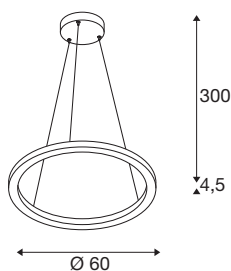

TECHNICAL DATA

Item no.:	1004762
Number of different light outlets	2
Primary nominal voltage	220-240V ~50/60Hz mA/V
Secondary power / secondary voltage	600mA
Pendant length	300 cm
Height	4.5 cm
Diameter	60 cm
Net weight	2.256 kg
Gross weight	3.895 kg
Safety class	I
Assembly	Surface
Assembly details	Ceiling
Dimmable	Yes
Dimming technology	DALI
Lumen	800 / 820 lm
Colour temperature	3000/4000 Kelvin
Color	white
CRI	90
BIG WHITE Page	121