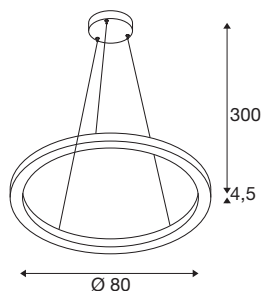

TECHNICAL DATA

Item no.:	1004764
Number of different light outlets	2
Primary nominal voltage	220-240V ~50/60Hz mA/V
Secondary power / secondary voltage	800mA
Pendant length	300 cm
Height	4.5 cm
Diameter	80 cm
Net weight	2.588 kg
Gross weight	5.326 kg
Safety class	I
Assembly	Surface
Assembly details	Ceiling
Dimmable	Yes
Dimming technology	DALI
Wattage	34 W
Lumen	1230 / 1270 lm
Colour temperature	3000/4000 Kelvin
Beam angle	130 °
Color	white
CRI	90
BIG WHITE Page	122