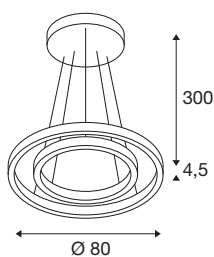

### TECHNICAL DATA

Item no.:	1004767
Number of different light outlets	2
Primary nominal voltage	220-240V ~50/60Hz mA/V
Secondary power / secondary voltage	1400mA
Pendant length	300 cm
Height	4.5 cm
Diameter	80 cm
Net weight	4.726 kg
Gross weight	7.61 kg
Safety class	I
Assembly	Surface
Assembly details	Ceiling
Dimmable	Yes
Dimming technology	DALI
Wattage	55 W
Lumen	2100 / 2120 lm
Colour temperature	3000/4000 Kelvin
Beam angle	130 °
Color	black
CRI	90
BIG WHITE Page	123

## Light Source

916568	 The icon consists of a vertical rectangle with 'A' at the top and 'G' at the bottom, followed by a yellow arrow pointing right with the letter 'E' inside.
916319	 The icon consists of a vertical rectangle with 'A' at the top and 'G' at the bottom, followed by a yellow arrow pointing right with the letter 'E' inside.