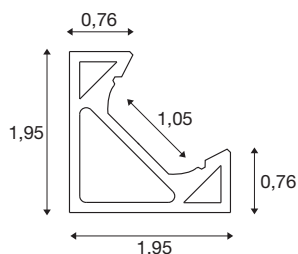

## GRAZIA 10 EDGE

### 2m aluminium

The GRAZIA EDGE profile fits perfectly in every corner. The combination of the GRAZIA EDGE profile with the GRAZIA FLEXSTRIP enables you to create a wide variety of lighting scenarios. In the in-house SLV design, the EDGE profile is available in a length of 2 metres with matching end caps and mounting clips. But it isn't just suitable for private areas. It sets no limits to creative interior design with light.

### TECHNICAL DATA

Item no.:	1004889
Length	200 cm
Width	1.95 cm
Height	1.95 cm
Net weight	0.553 kg
Gross weight	0.832 kg
IP Code	IP 20
Assembly	Surface
Assembly details	Ceiling, Wall
Color	aluminium
BIG WHITE Page	738