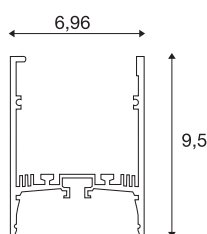

### 1.5m black

By integrating two GRAZIA PRO MAX FLEXSTRIPS, you can create a wide variety of lighting scenarios. Use the matching GRAZIA 60 recessed profile with cut-outs to integrate the flexible LED strips in the required light colour temperature for a wide range of professional applications with high lumen output. In the in-house SLV design, the GRAZIA 60 profile is available in various lengths with matching end caps, longitudinal connectors, a feed-in set, mounting clips and various covers.

## TECHNICAL DATA

Item no.:	1004896
Length	150 cm
Width	7 cm
Height	9.5 cm
Net weight	3.263 kg
Gross weight	3.551 kg
IP Code	IP 20
Assembly	Surface
Assembly details	Ceiling
Color	black
BIG WHITE Page	747