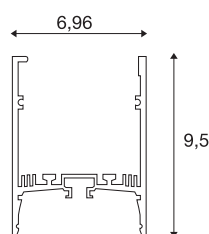

## GRAZIA 60

### 1.5m white

By integrating two GRAZIA PRO MAX FLEXSTRIPS, you can create a wide variety of lighting scenarios. Use the matching GRAZIA 60 recessed profile with cut-outs to integrate the flexible LED strips in the required light colour temperature for a wide range of professional applications with high lumen output. In the in-house SLV design, the GRAZIA 60 profile is available in various lengths with matching end caps, longitudinal connectors, a feed-in set, mounting clips and various covers.

## TECHNICAL DATA

Item no.:	1004897
Length	150 cm
Width	7 cm
Height	9.5 cm
Net weight	3.303 kg
Gross weight	3.593 kg
IP Code	IP 20
Assembly	Surface
Assembly details	Ceiling
Color	white
BIG WHITE Page	747