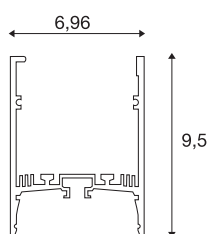

### 3m white

By integrating two GRAZIA PRO MAX FLEXSTRIPS, you can create a wide variety of lighting scenarios. Use the matching GRAZIA 60 recessed profile with cut-outs to integrate the flexible LED strips in the required light colour temperature for a wide range of professional applications with high lumen output. In the in-house SLV design, the GRAZIA 60 profile is available in various lengths with matching end caps, longitudinal connectors, a feed-in set, mounting clips and various covers.

## TECHNICAL DATA

Item no.:	1004899
Length	300 cm
Width	7 cm
Height	9.5 cm
Net weight	6.522 kg
Gross weight	7.091 kg
IP Code	IP 20
Assembly	Surface
Assembly details	Ceiling
Color	white
BIG WHITE Page	747