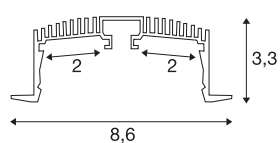

### Profile structure 1.5m white

By integrating two GRAZIA PRO MAX FLEXSTRIPS, you can create a wide variety of lighting scenarios. Use the matching GRAZIA 60 recessed profile with cut-outs to integrate the flexible LED strips in the required light colour temperature for a wide range of professional applications with high lumen output. In the in-house SLV design, the GRAZIA 60 profile is available in various lengths with matching end caps, longitudinal connectors, a feed-in set, mounting clips and various covers.

## TECHNICAL DATA

Item no.:	1004906
Length	150 cm
Width	8.6 cm
Height	3.3 cm
Installation length	150 cm
Installation width	7.5 cm
Installation depth	80 cm
Net weight	1.487 kg
Gross weight	1.712 kg
IP Code	IP 20
Assembly	Recessed
Assembly details	Ceiling, Ceiling with Acc.
Color	white
BIG WHITE Page	747