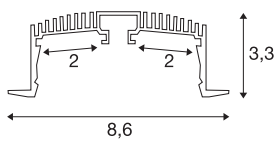

GRAZIA 60

Profile structure 3m black

By integrating two GRAZIA PRO MAX FLEXSTRIPS, you can create a wide variety of lighting scenarios. Use the matching GRAZIA 60 recessed profile with cut-outs to integrate the flexible LED strips in the required light colour temperature for a wide range of professional applications with high lumen output. In the in-house SLV design, the GRAZIA 60 profile is available in various lengths with matching end caps, longitudinal connectors, a feed-in set, mounting clips and various covers.

TECHNICAL DATA

Item no.:	1004907
Length	300 cm
Width	8.6 cm
Height	3.3 cm
Installation length	300 cm
Installation width	7.5 cm
Installation depth	80 cm
Net weight	3.065 kg
Gross weight	3.484 kg
IP Code	IP 20
Assembly	Recessed
Assembly details	Ceiling, Ceiling with Acc.
Color	black
BIG WHITE Page	747