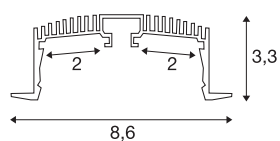

GRAZIA 60

Profile structure 3m white

By integrating two GRAZIA PRO MAX FLEXSTRIPS, you can create a wide variety of lighting scenarios. Use the matching GRAZIA 60 recessed profile with cut-outs to integrate the flexible LED strips in the required light colour temperature for a wide range of professional applications with high lumen output. In the in-house SLV design, the GRAZIA 60 profile is available in various lengths with matching end caps, longitudinal connectors, a feed-in set, mounting clips and various covers.

TECHNICAL DATA

Item no.:	1004908
Length	300 cm
Width	8.6 cm
Height	3.3 cm
Installation length	300 cm
Installation width	7.5 cm
Installation depth	80 cm
Net weight	3.016 kg
Gross weight	3.438 kg
IP Code	IP 20
Assembly	Recessed
Assembly details	Ceiling, Ceiling with Acc.
Color	white
BIG WHITE Page	747