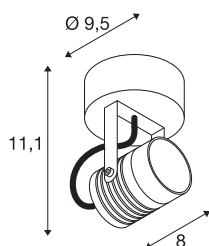

TECHNICAL DATA

Item no.:	1004957
Primary nominal voltage	100-240V ~50/60Hz mA/V
Secondary power / secondary voltage	240mA
Length	8 cm
Height	111 cm
Diameter	6 cm
Net weight	0.587 kg
Gross weight	0.667 kg
IP Code	IP 55
Safety class	I
Impact resistance class	IK06
Impact resistance	1 Joule
Assembly	Surface
Assembly details	Ceiling, Wall
Wattage	6 W
Lumen	400 lm
Colour temperature	3000 Kelvin
Beam angle	40 °
Color	rust
CRI	80
LXXBXX data	L80B50
BIG WHITE Page	666

Light Source

916630	 The logo consists of a small square divided into two sections: the top section contains the letter 'A' and the bottom section contains the letter 'G'. To the right of this square is a larger orange arrow pointing to the right, containing the letter 'F'.
--------	---