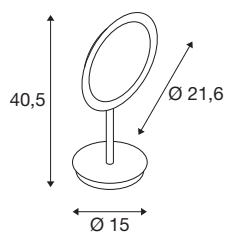

MAGANDA TL

Indoor LED table lamp chrome CCT switch
2700/3000/4000K

The indoor LED table lamp MAGANDA TL with 3x optical magnification is now available with CCT switch.; With this bathroom light, you can therefore set three lighting temperatures (2700/3000/4000 Kelvin). The MAGANDA TL is made of steel and is available in the colour chrome.; With an expected lifespan of 50,000 hours, this indoor LED table lamp, with an IP rating of IP44, is sustainable and low maintenance.

TECHNICAL DATA

Item no.:	1004970
Primary nominal voltage	100-240V ~50/60Hz mA/V
Secondary power / secondary voltage	12V
Height	40.5 cm
Diameter	21.6 cm
Net weight	1.117 kg
Gross weight	1.728 kg
IP Code	IP 44
Safety class	II
Impact resistance class	IK02
Assembly	Mobile
Wattage	4.8 W
Lumen	45 / 48 / 51 lm
Colour temperature	2700/3000/4000 Kelvin
Color	chrome
CRI	90
LXXBXX data	L70B50
BIG WHITE Page	113