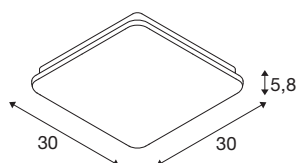

SIMA SENSOR

Indoor LED wall and ceiling-mounted light 3000K square dimmable

This allows you to opt for sustainable lighting indoors too: SIMA is one of the SLV lights that is partly made using recycled plastics (PCR). It is also a shining example of how quality and high durability can be combined in the most environmentally friendly way possible. The white wall and ceiling surface-mounted light with its solid and flat construction, high colour rendering index (CRI>90) and dimmable warm-white light (3000K) has a strong look, which can be sustainably used in both the private and commercial sector, especially in entrance areas, corridors and basements. The spacer makes it also suitable for cable surface mounting.

TECHNICAL DATA

Item no.:	1005087
Primary nominal voltage	220-240V ~50/60Hz mA/V
Secondary power / secondary voltage	320mA
Length	30 cm
Width	30 cm
Height	5.8 cm
Net weight	1.321 kg
Gross weight	1.507 kg
IP Code	IP 44
Safety class	II
Assembly	Surface
Assembly details	Ceiling, Wall
Dimmable	Yes
Dimming technology	trailing edge
Number of through-wires	12
Wattage	24 W
Lumen	2200 lm
Colour temperature	3000 Kelvin
Beam angle	120 °
Color	white
CRI	90
LXXBXX data	L70B50