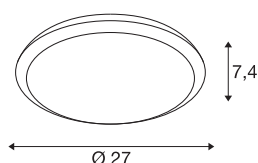

RUBA 27 CW

LED wall and ceiling-mounted light white CCT switch 3000/4000K

This allows you to opt for sustainable lighting indoors too: RUBA is one of the SLV lights that is partly made of recycled plastics (PCR). It is also a shining example of how quality and high durability can be combined in the most resource-friendly way possible. The white wall and ceiling surface-mounted light with its solid and flat construction, high colour rendering index (CRI>90) and flexibly adjustable light (3000/4000 K) has a strong look that can be sustainably used in both private and commercial outdoor areas in entrance areas, terraces and balconies. Thanks to IP protection class 65 and shock resistance grade IK08, it is also extremely safe.

TECHNICAL DATA

Item no.:	1005089
Primary nominal voltage	220-240V ~50/60Hz mA/V
Secondary power / secondary voltage	300mA
Height	7.4 cm
Diameter	27 cm
Net weight	0.758 kg
Gross weight	0.936 kg
IP Code	IP 65
Safety class	II
Impact resistance class	IK08
Impact resistance	5 Joule
Assembly	Surface
Assembly details	Ceiling, Wall
Number of through-wires	10
Wattage	12 W
Lumen	1100 lm
Colour temperature	3000/4000 Kelvin
Beam angle	120 °
Color	white
CRI	90
LXXBXX data	L70B50
BIG WHITE Page	690