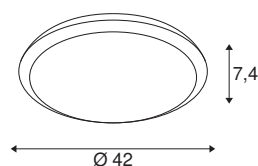

RUBA 42 CW

LED wall and ceiling-mounted light white CCT switch 3000/4000K

This allows you to opt for sustainable lighting indoors too: RUBA is one of the SLV lights that is partly made of recycled plastics (PCR). It is also a shining example of how quality and high durability can be combined in the most resource-friendly way possible. The white wall and ceiling surface-mounted light with its solid and flat construction, high colour rendering index (CRI>90) and flexibly adjustable light (3000/4000 K) has a strong look that can be sustainably used in both private and commercial outdoor areas in entrance areas, terraces and balconies. Thanks to IP protection class 65 and shock resistance grade IK08, it is also extremely safe.

TECHNICAL DATA

Item no.:	1005090
Primary nominal voltage	220-240V ~50/60Hz mA/V
Secondary power / secondary voltage	600mA
Height	7.4 cm
Diameter	42 cm
Net weight	1.601 kg
Gross weight	2.151 kg
IP Code	IP 65
Safety class	II
Impact resistance class	IK08
Impact resistance	5 Joule
Assembly	Surface
Assembly details	Ceiling, Wall
Number of through-wires	10
Wattage	22 W
Lumen	2300 lm
Colour temperature	3000/4000 Kelvin
Beam angle	120 °
Color	white
CRI	90
LXXBXX data	L70B50
BIG WHITE Page	690