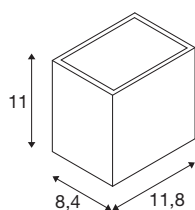

SITRA S WL SINGLE

LED outdoor wall-mounted light, rust coloured, CCT switch 3000/4000K

The SLV SITRA classic, contemporary light family brings a variety of light to any outdoor area. The rust coloured SITRA CUBE S wall light fits in perfectly with any architectural style. The indirect lighting atmosphere adds interest to any façade. And thanks to its robust aluminium design and an IP44 rating, the SITRA CUBE S wall light is durable and features optimal protection. This integrated LED light offers 6.2 watts, 620 lumen and a light colour of 3000 or 4000 kelvin that can be configured via the CCT switch. In addition, it is easy to install to a 230 V power supply. When will you try out the impressive features of the SLV outdoor lights?

TECHNICAL DATA

| | |
|-------------------------------------|------------------------|
| Item no.: | 1005150 |
| Number of different light outlets | 1 |
| Primary nominal voltage | 220-240V ~50/60Hz mA/V |
| Secondary power / secondary voltage | 500mA |
| Width | 11.8 cm |
| Height | 11 cm |
| Depth | 8.4 cm |
| Net weight | 0.83 kg |
| Gross weight | 0.89 kg |
| IP Code | IP 44 |
| Safety class | I |
| Impact resistance class | IK05 |
| Impact resistance | 0,7 Joule |
| Assembly | Surface |
| Assembly details | Wall |
| Wattage | 6.2 W |
| Lumen | 620 lm |
| Colour temperature | 3000/4000 Kelvin |
| Beam angle | 105 ° |
| Color | rust |
| CRI | 80 |
| LXXBXX data | L70B50 |