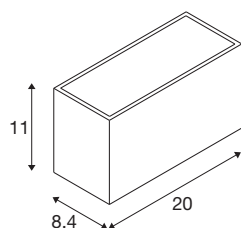

SITRA M WL UP/DOWN

outdoor LED wall-mounted light, anthracite, CCT switch 3000/4000K

SITRA is the striking, contemporary light family from SLV, which allows diverse applications in outdoor areas. The anthracite coloured SITRA CUBE M UP/DOWN wall light also fits in perfectly with any architectural style. The indirect lighting style adds interest to any façade. And thanks to its robust aluminium design and an IP44 rating, the SITRA CUBE M UP/DOWN wall light is durable and features optimal protection. This integrated LED light offers 14 watts, 1700 lumen and a light colour of 3000 or 4000 kelvin that can be configured via the CCT switch. The light is also quick and easy to install and connect to a 230 V power supply. When will you test out the benefits of SLV's impressive outdoor lights?

TECHNICAL DATA

Item no.:	1005151
Number of different light outlets	2
Primary nominal voltage	220-240V ~50/60Hz mA/V
Secondary power / secondary voltage	350mA
Width	20 cm
Height	11 cm
Depth	8.4 cm
Net weight	1.257 kg
Gross weight	1.453 kg
IP Code	IP 44
Safety class	I
Impact resistance class	IK05
Impact resistance	0,7 Joule
Assembly	Surface
Assembly details	Wall
Wattage	14 W
Lumen	1600 / 1700 lm
Colour temperature	3000/4000 Kelvin
Beam angle	95 °
Color	anthracite
CRI	80
LXXBXX data	L70B50