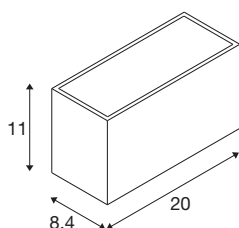

SITRA M WL UP/DOWN

LED outdoor wall-mounted light, rust coloured, CCT switch 3000/4000K

The SLV SITRA classic, contemporary light family brings a variety of light to any outdoor area. The rust coloured SITRA CUBE M UP/DOWN wall light fits in perfectly with any architectural style. The indirect lighting atmosphere adds interest to any façade. And thanks to its robust aluminium design and an IP44 rating, the SITRA CUBE M UP/DOWN wall light is durable and features optimal protection. This integrated LED light offers 14 watts, 1700 lumen and a light colour of 3000 or 4000 kelvin that can be configured via the CCT switch. In addition, it is easy to install and connects to a 230 V power supply. When will you try out the impressive features of the SLV outdoor lights?

TECHNICAL DATA

Item no.:	1005154
Number of different light outlets	2
Primary nominal voltage	220-240V ~50/60Hz mA/V
Secondary power / secondary voltage	350mA
Width	20 cm
Height	11 cm
Depth	8.4 cm
Net weight	1.255 kg
Gross weight	1.454 kg
IP Code	IP 44
Safety class	I
Impact resistance class	IK05
Impact resistance	0,7 Joule
Assembly	Surface
Assembly details	Wall
Wattage	14 W
Lumen	1600 / 1700 lm
Colour temperature	3000/4000 Kelvin
Beam angle	95 °
Color	rust
CRI	80
LXXBXX data	L70B50