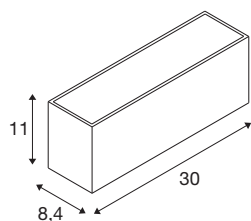

SITRA L WL UP/DOWN

outdoor LED wall-mounted light, anthracite, CCT switch 3000/4000K

SITRA is the striking, contemporary light family from SLV, which allows diverse applications in outdoor areas. The anthracite coloured SITRA CUBE L UP/DOWN wall light also fits in perfectly with any architectural style. The indirect lighting style adds interest to any façade. And thanks to its robust aluminium design and an IP44 rating, the SITRA CUBE L UP/DOWN wall light is durable and features optimal protection. This integrated LED light offers 24 watts, 2800 lumen and a light colour of 3000 or 4000 kelvin that can be configured via the CCT switch. The light is also quick and easy to install and connects to a 230 V power supply. When will you test out the benefits of SLV's impressive outdoor lights?

TECHNICAL DATA

Item no.:	1005155
Number of different light outlets	2
Primary nominal voltage	220-240V ~50/60Hz mA/V
Secondary power / secondary voltage	600mA
Width	30 cm
Height	11 cm
Depth	8.4 cm
Net weight	1.673 kg
Gross weight	1.913 kg
IP Code	IP 44
Safety class	I
Impact resistance class	IK05
Impact resistance	0,7 Joule
Assembly	Surface
Assembly details	Wall
Wattage	24 W
Lumen	2700 / 2800 lm
Colour temperature	3000/4000 Kelvin
Beam angle	105 °
Color	anthracite
CRI	80
LXXBXX data	L70B50