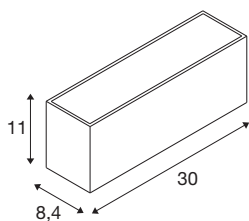

SITRA L WL UP/DOWN

LED outdoor wall-mounted light, white, CCT switch 3000/4000K

Simultaneously elegant and modern, the SLV SITRA lighting family offers delightfully atmospheric lighting in any outdoor area. The white SITRA CUBE L UP/DOWN wall light, in particular, blends in seamlessly with its architectural surroundings. This allows the light to offer an indirect lighting atmosphere that adds interest to any façade. And thanks to its robust aluminium design and an IP44 rating, the SITRA CUBE L UP/DOWN wall light is durable and features optimal protection. This integrated LED light offers 24 watts, 2800 lumen and a light colour of 3000 or 4000 kelvin that can be configured via the CCT switch. Installation to a 230V power supply is incredibly straightforward. Experience light with SLV – your reliable partner for all kinds of outdoor lights for 40 years.

TECHNICAL DATA

Item no.:	1005156
Number of different light outlets	2
Primary nominal voltage	220-240V ~50/60Hz mA/V
Secondary power / secondary voltage	600mA
Width	30 cm
Height	11 cm
Depth	8.4 cm
Net weight	1.711 kg
Gross weight	1.948 kg
IP Code	IP 44
Safety class	I
Impact resistance class	IK05
Impact resistance	0,7 Joule
Assembly	Surface
Assembly details	Wall
Wattage	24 W
Lumen	2700 / 2800 lm
Colour temperature	3000/4000 Kelvin
Beam angle	105 °
Color	white
CRI	80
LXXBXX data	L70B50