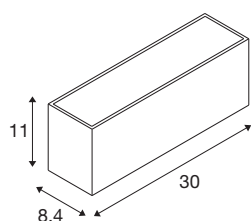

SITRA L WL UP/DOWN

LED outdoor wall-mounted light, rust coloured, CCT switch 3000/4000K

The SLV SITRA classic, contemporary light family brings a variety of light to any outdoor area. The rust coloured SITRA CUBE L UP/DOWN wall light fits in perfectly with any architectural style. The indirect lighting atmosphere adds interest to any façade. And thanks to its robust aluminium design and an IP44 rating, the SITRA CUBE L UP/DOWN wall light is durable and features optimal protection. This integrated LED light offers 24 watts, 2800 lumen and a light colour of 3000 or 4000 kelvin that can be configured via the CCT switch. In addition, it is easy to install and connects to a 230 V power supply. When will you try out the impressive features of the SLV outdoor lights?

TECHNICAL DATA

Item no.:	1005157
Number of different light outlets	2
Primary nominal voltage	220-240V ~50/60Hz mA/V
Secondary power / secondary voltage	600mA
Width	30 cm
Height	11 cm
Depth	8.4 cm
Net weight	1.673 kg
Gross weight	1.915 kg
IP Code	IP 44
Safety class	I
Impact resistance class	IK05
Impact resistance	0,7 Joule
Assembly	Surface
Assembly details	Wall
Wattage	24 W
Lumen	2700 / 2800 lm
Colour temperature	3000/4000 Kelvin
Beam angle	105 °
Color	rust
CRI	80
LXXBXX data	L70B50