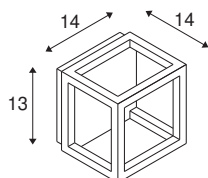

TECHNICAL DATA

Item no.:	1005202
Primary nominal voltage	100-277V ~50/60Hz mA/V
Secondary power / secondary voltage	480mA
Length	14 cm
Width	14 cm
Height	13 cm
Net weight	0.741 kg
Gross weight	0.942 kg
IP Code	IP 55
Safety class	I
Impact resistance class	IK04
Assembly	Surface
Assembly details	Ceiling, Wall
Number of through-wires	20
Wattage	7.5 W
Lumen	230 lm
Colour temperature	3000 Kelvin
Color	anthracite
CRI	80
LXXBXX data	L70B50
Minimum ambient temperature	-20 °C
Maximum ambient temperature	40 °C