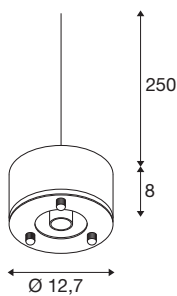

PARA DOME E27

grey pendant light

The PARA DOME E27 with its special lighting attributes is ideal for a technical, industrial setting. With IP 20 protection class, it is protected against external influences. The pendant light has a high power consumption of 150 watts and is therefore perfect for hall lighting. The light made of aluminium is also convincing in terms of quality. Experience PARA in action and convince yourself of a successful lighting experience.

TECHNICAL DATA

Item no.:	1005215
Socket	E27
Number of sockets	1
Primary nominal voltage	220-240V ~50/60Hz mA/V
Height	8 cm
Diameter	12.7 cm
Net weight	0.571 kg
Gross weight	0.667 kg
IP Code	IP 20
Safety class	I
Impact resistance	0,35 Joule
Assembly details	Ceiling with Acc., Ceiling with Acc., Ground with Acc.
Wattage	150 W
Color	grey
BIG WHITE Page	176