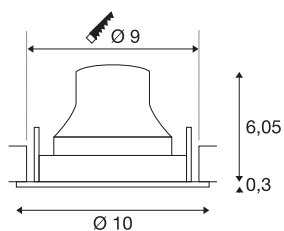

TECHNICAL DATA

Item no.:	1005323
Number of different light outlets	1
Secondary power / secondary voltage	250mA
Height	6.35 cm
Diameter	10 cm
Installation diameter	9 cm
Installation depth	8.5 cm
Net weight	0.19 kg
Gross weight	0.203 kg
IP Code	IP 20
Safety class	III
Impact resistance class	IK02
Impact resistance	0,2 Joule
Assembly	Recessed
Assembly details	Ceiling
Wattage	8.6 W
Lumen	720 lm
Colour temperature	2700 Kelvin
Beam angle	40 °
Color	black
CRI	90
UGR ≤	19