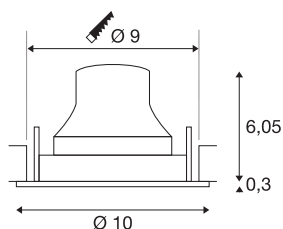

TECHNICAL DATA

Item no.:	1005364
Number of different light outlets	1
Secondary power / secondary voltage	250mA
Height	6.35 cm
Diameter	10 cm
Installation diameter	9 cm
Installation depth	8.5 cm
Net weight	0.19 kg
Gross weight	0.203 kg
IP Code	IP 20
Safety class	III
Impact resistance class	IK02
Impact resistance	0,2 Joule
Assembly	Recessed
Assembly details	Ceiling
Wattage	8.6 W
Lumen	730 lm
Colour temperature	4000 Kelvin
Beam angle	20 °
Color	white
CRI	90
UGR ≤	19